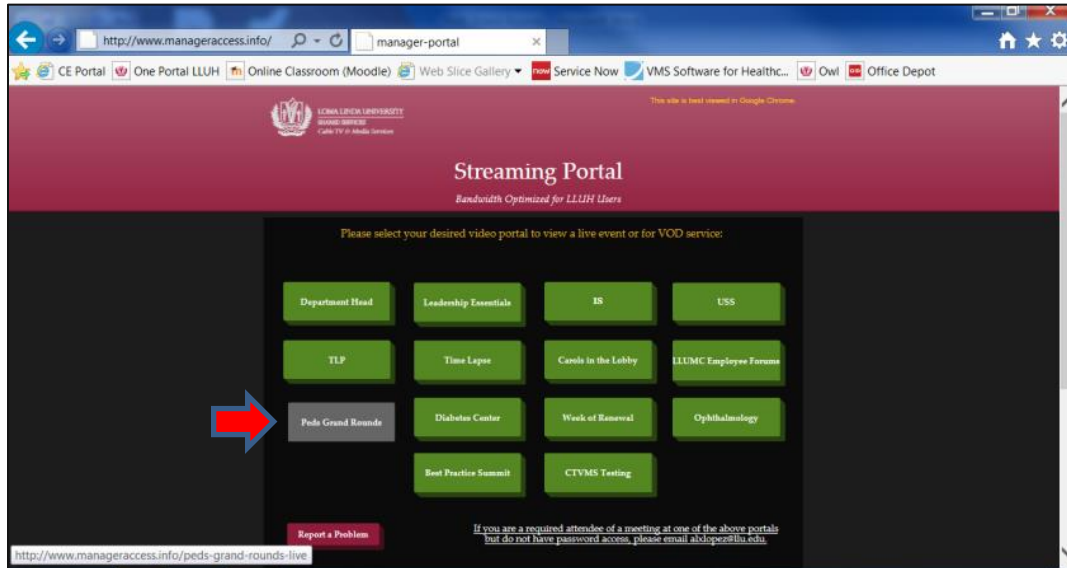

Peds Grand Rounds Navigation

1. In your web browser, type in: <http://www.manageraccess.info/>
2. Click Peds Grand Rounds:

3. You will be brought to a “Guest Area” page where you will be asked to input a password. The password is: pg2018

4. Once you are in, you will be taken to the “Peds Grand Rounds LIVE” page where you can view the live stream. On the upper left hand side, you can access the VOD (Videos On Demand) Page from here using the same password: