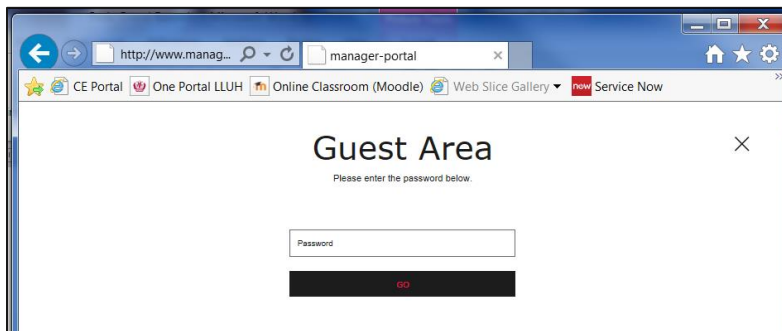

Peds Grand Rounds Navigation

1. In your web browser, type in: <http://www.manageraccess.info/>
2. Click Peds Grand Rounds:

3. You will be brought to a “Guest Area” page where you will be asked to input a password. The password is: pg2018